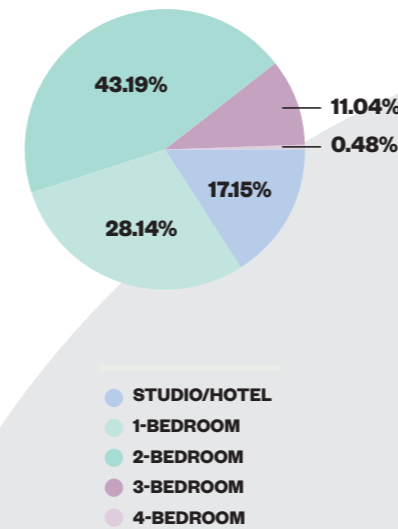

*NOTE: the Club does not own apartments – only “weeks” – in certain room types within the resorts in Hawaii. Inventory in Sundance Resort Club is not included in the count.
[†]Nine of these rooms are large Japanese style rooms with multiple beds, with an occupancy of up to four people.
[^]This room is a large Japanese style room with multiple beds, with an occupancy of up to six people.

Grand Totals

ROOM CATEGORY (EXCLUDING JAPAN)	NUMBER OF ROOMS
STUDIO/HOTEL	320
1-BEDROOM	525
2-BEDROOM	806
3-BEDROOM	206
4-BEDROOM	9
GRAND TOTAL	1,866