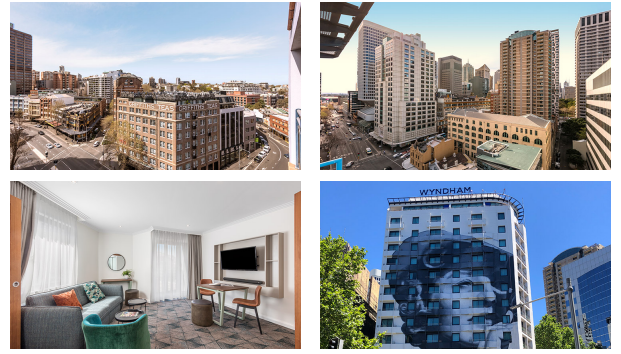

works to be carried out from 7:00am to 7:00pm Monday to Friday and from 7:00am to 5:00pm on Saturdays. During these hours we anticipate there may be periods of significant noise disturbance experienced as a result of the construction occurring in close proximity to our property.

Gallery

Amenities

- 24-hour reception
- Convenience store
- Limited undercover parking
- WiFi

- Café
- Gym
- Tour desk
- Movies

Reception Hours: 24 hours

Check-in Time: 4:00pm **Check-out Time:** 12:00pm

CAR PARKING: There is limited secure valet parking available at this property for small cars at a cost of A$40.00 per night payable directly to the resort. Car spaces cannot be reserved in advance and there is a height restriction of 2.1 metres. Alternative parking is available at Secure Parking, approx 50 metres from the property with a height restriction of 1.9 metres, at a cost of A$30.00 per night if validated at hotel reception. Weekend rate applies and is paid directly at Secure Parking (terms & conditions apply). Caravans, boats & trailers can not be accommodated.

TRANSFERS : An airport shuttle bus can be booked through reception for transport